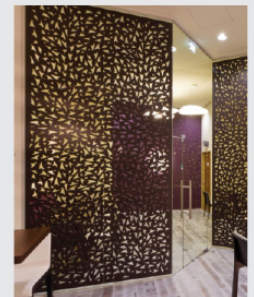

WPC board is a new generation product for young architects. They are absolute green product by means of recyclability, zero emission, clean and hygienic product. Available in different density range - application vide.

WPC panels and boards are a lifetime investment product.